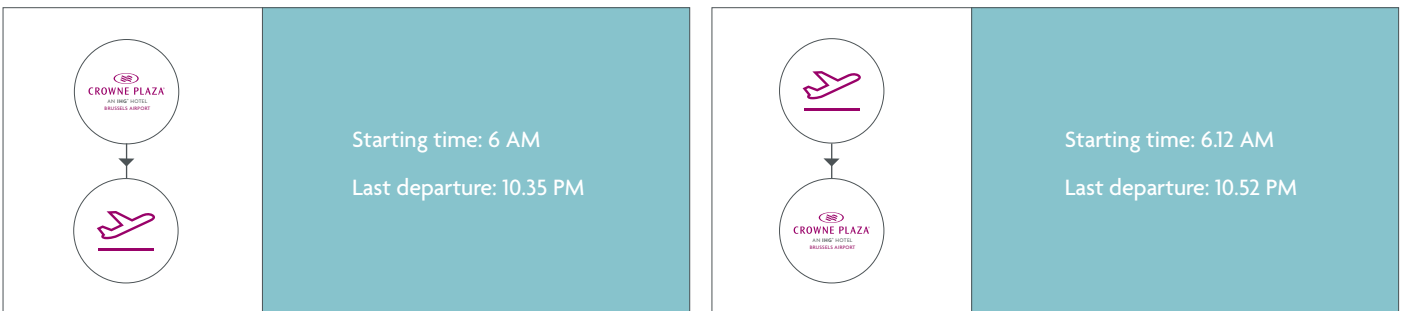

**CROWNE PLAZA**  
AN IHG® HOTEL  
BRUSSELS AIRPORT

## HOTEL SHUTTLE

**Monday - Sunday**

Route completed every 25 minutes

Shuttle operating time: 6 AM - 11 PM

- › At the airport, our shuttle departs from the central bus station which is located on level 0.
- › Departure bay E, Please look for the Crowne Plaza signage at the end of the departure bay.
- › Taxis can be found in front of the arrivals hall.

If you book taxi via hotel reception, the driver will wait for you at information desk on level 0.

+32 (0)2 416 33 33  
bruzm.reservation@ihg.com  
Leonardo Da Vincilaan 4 - B 1831 Diegem

**DEPARTURE TIME SHUTTLE BETWEEN CROWNE PLAZA, NOVOTEL AIRPORT, AIRPORT PLAZA, J&J, CORPORATE VILLAGE 2019**

**WEEKDAYS**