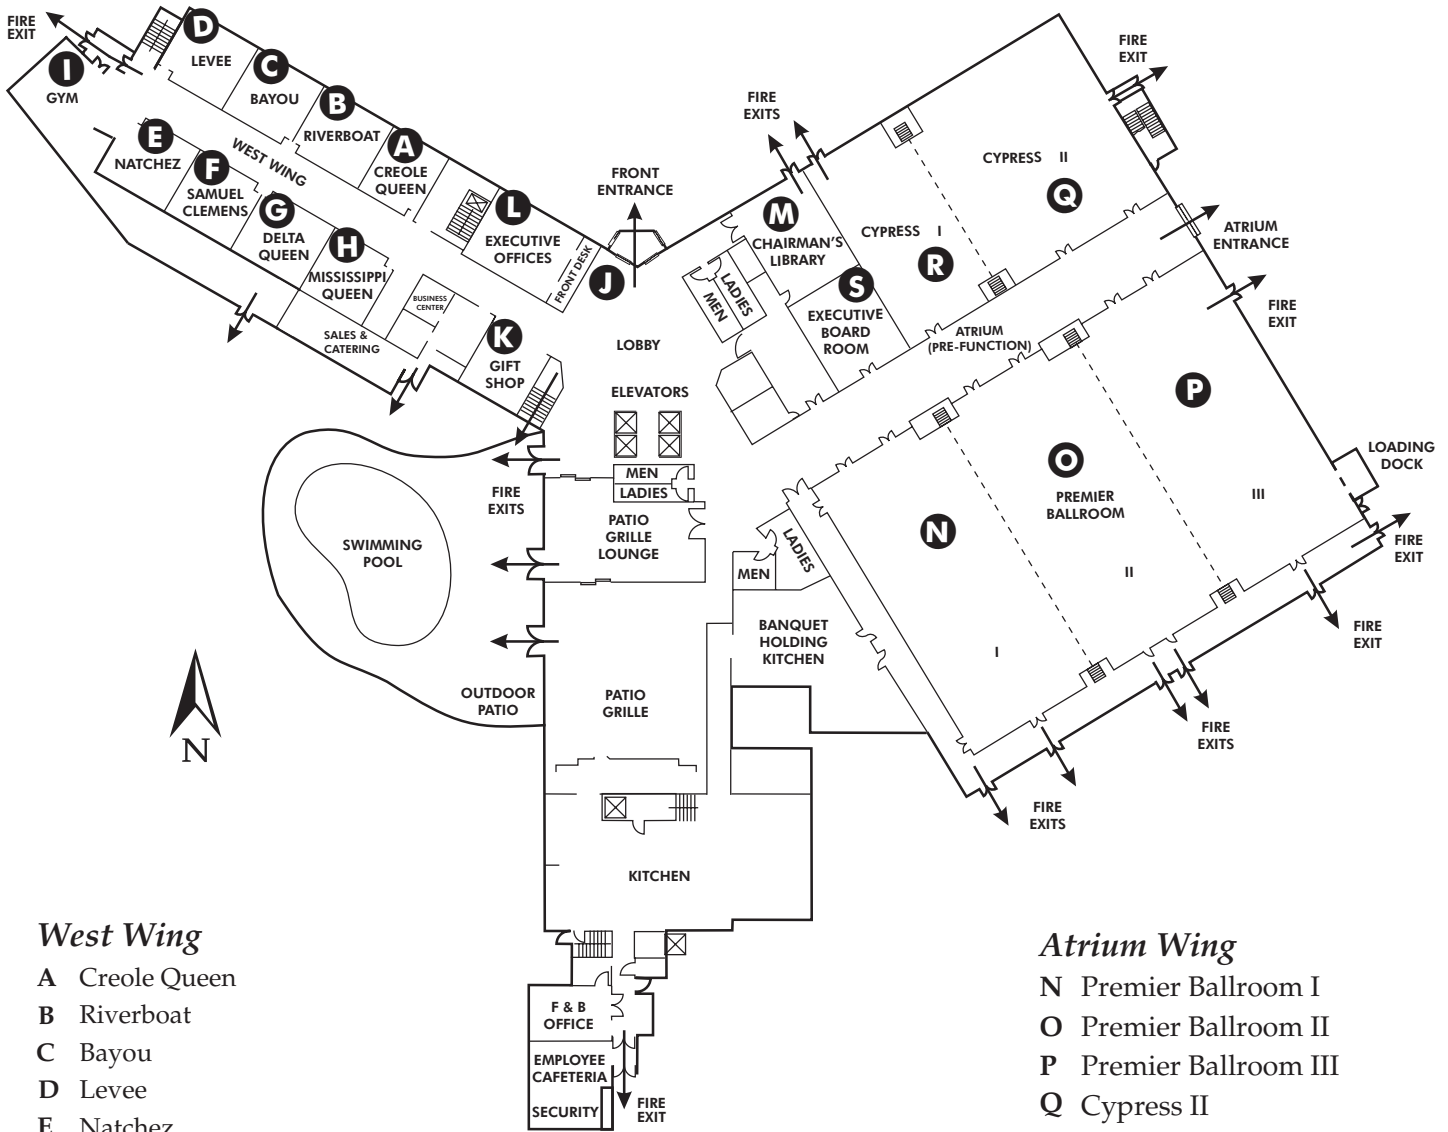

Hotel Facilities

West Wing

- A Creole Queen
- B Riverboat
- C Bayou
- D Levee
- E Natchez
- F Samuel Clemens
- G Delta Queen
- H Mississippi Queen
- I Gym

Lobby

- J Front Desk
- K Gift Shop
- L Executive Offices
- M Chairman's Library

Atrium Wing

- N Premier Ballroom I
- O Premier Ballroom II
- P Premier Ballroom III
- Q Cypress II
- R Cypress I
- S Executive Board Room