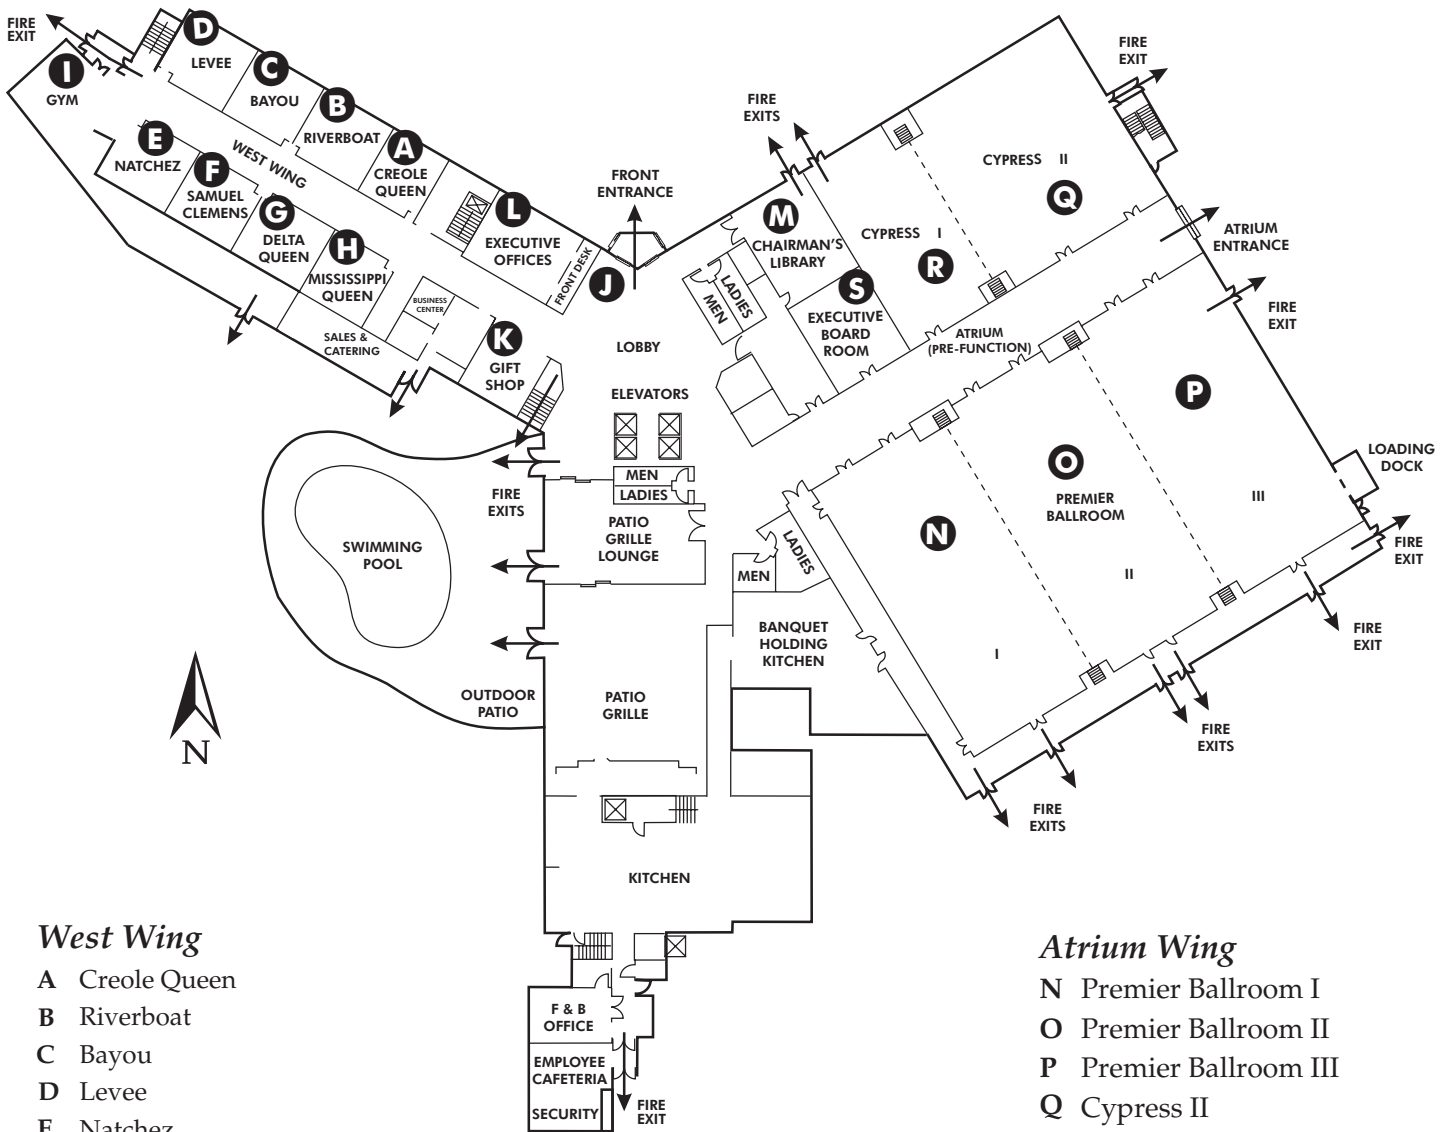

# Hotel Facilities

## West Wing

- A Creole Queen
- B Riverboat
- C Bayou
- D Levee
- E Natchez
- F Samuel Clemens
- G Delta Queen
- H Mississippi Queen
- I Gym

## Lobby

- J Front Desk
- K Gift Shop
- L Executive Offices
- M Chairman's Library