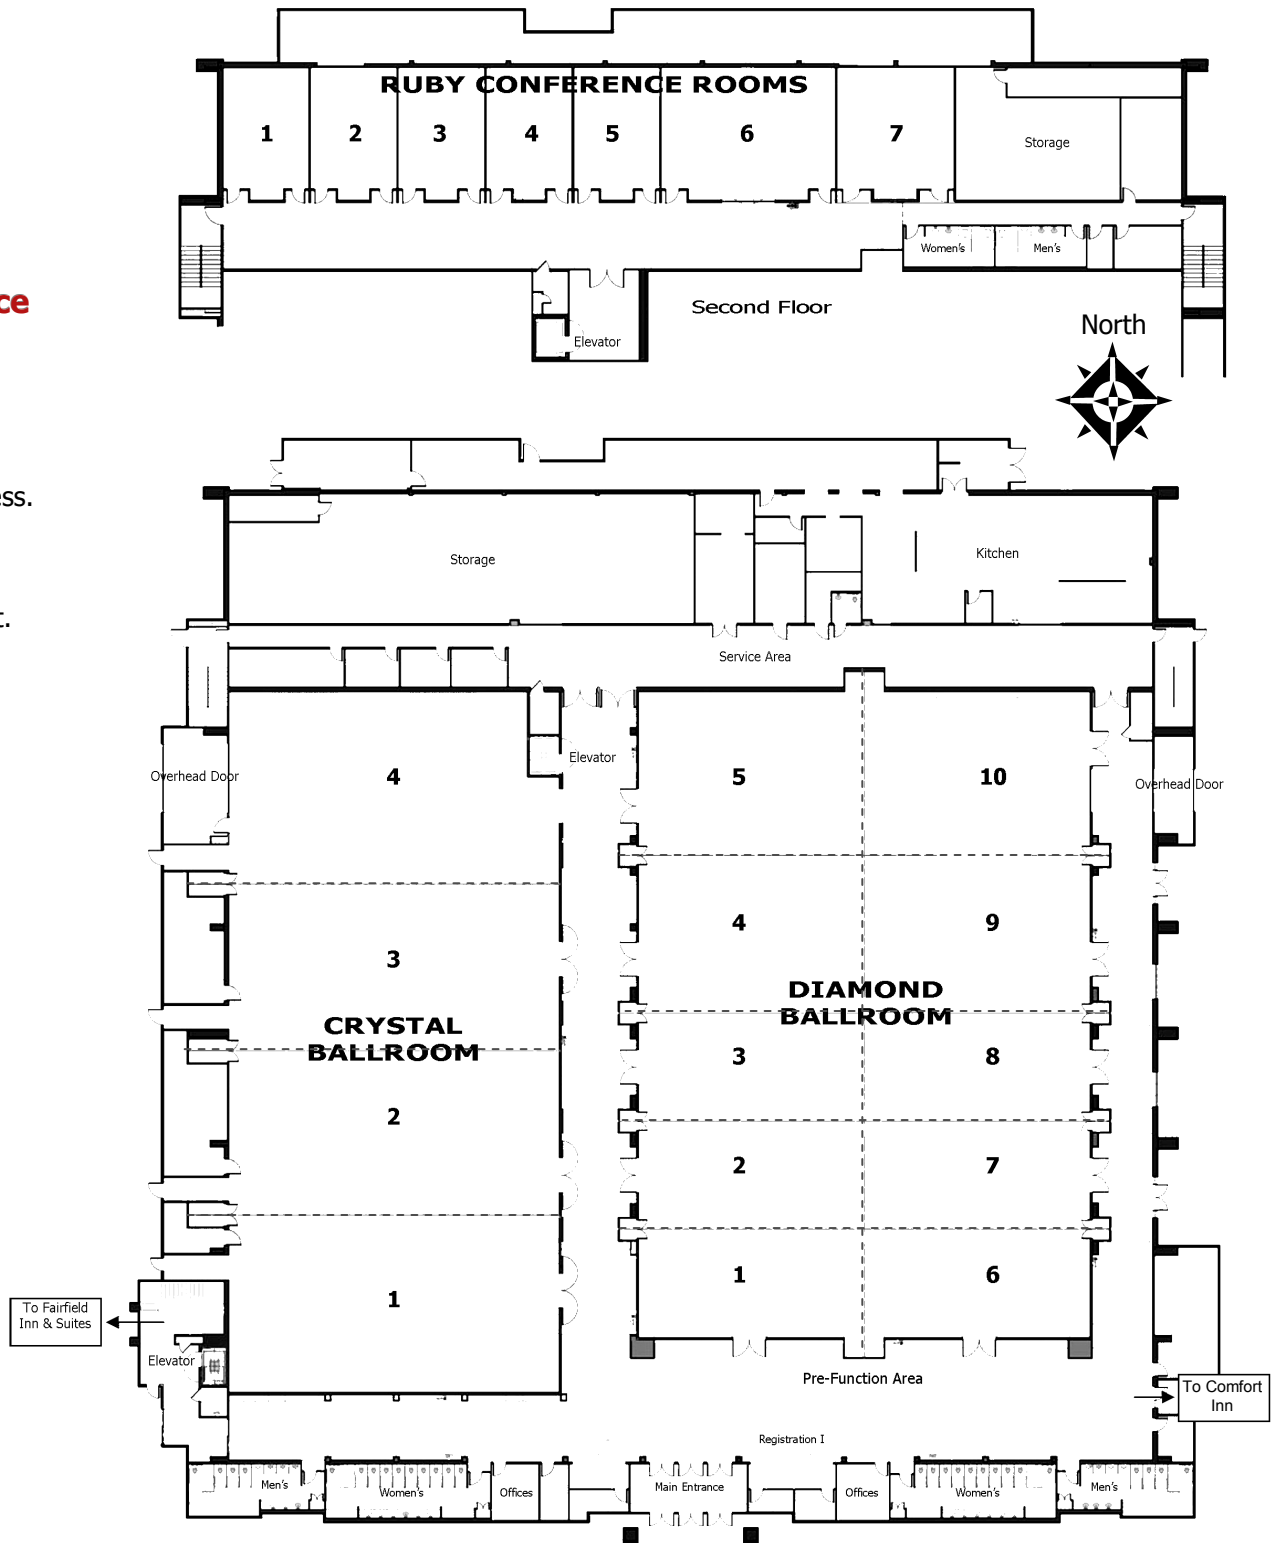

Younes

CONFERENCE CENTER
Kearney, Nebraska

Central Nebraska's spectacular new conference center!

- ◆ Over 40,000 sq. ft for meetings, banquets, receptions, trade shows, and more.
- ◆ 645 Adjacent hotel rooms at Holiday Inn, Hampton Inn, LaQuinta Inn, Comfort Inn, Fairfield Inn & Holiday Inn Express.
- ◆ Complete on-site catering for meals, breaks, hors d'oeuvres and cocktails (off-site catering also available).
- ◆ I-80 at the Kearney Exit #272, North 1 block to Talmadge St.

RUBY ROOMS	Dimensions	Sq. Ft.	Class-room	Conf. Square	U-Shape	Theatre
Ruby 1, 2, 3, 4 & 5	27'x19.5"	525	30	20	20	45
Ruby Conf. Room 6	27'x39'	1,050	68	36	36	100
Ruby Conf. Room 7	27'x32'	850	44	32	30	60
BALLROOMS	Dimensions	Sq. Ft.	Class-room	Rounds Of 10	Theatre	8'X10' Booths
Diamond 1 & 6	54'X25'	1,350	52	60	120	8
Diamond 2, 3, 7 & 8	54'X25'	1,350	56	60	132	8
Diamond 4 & 9	54'X36'	1,945	112	120	220	12
Diamond 5 & 10	54'X38'	2,052	112	120	220	12
Diamond Ballroom	108'X149'	16,092	900	1,000	1,500	100
Crystal Room 1, 2 & 3	79'x40'	3,160	176	150	340	19
Crystal Room 4	79'x42'	3,300	168	150	320	20
Crystal Ballroom	162'X79'	12,798	700	800	1,100	90
Pre Function Area		3,811	—	—	—	—