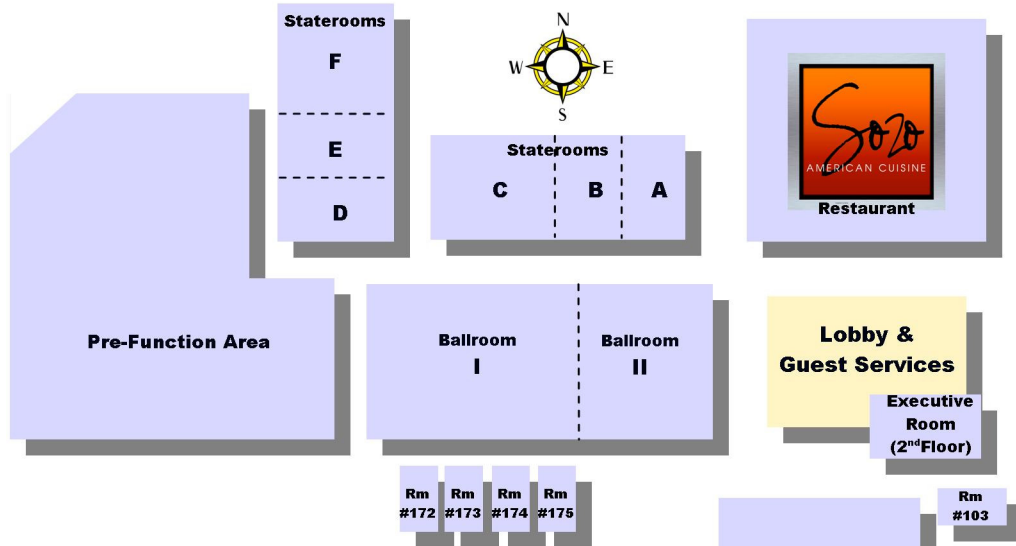

Holiday Inn

**Kearney, Nebraska
Central Nebraska's
Finest Meeting
Facilities!
Call us at
308.234.2212**

MEETING ROOM	DIMENSIONS Length Width		CEILING Height	SQUARE FOOTAGE	THEATRE SEATING	BANQUET SEATING	ROUND TABLE SEATING	CLASSROOM SEATING	CONF SEATING	EXHIBIT AREA 6ft. X 10ft. booths
Executive Room	30	26	8 ft.	780	60	N/A	N/A	32	35	N/A
Conf Rm #103	26	12	8 ft.	312	N/A	N/A	N/A	N/A	1	N/A
Rm #172-175	26	12	7 ft	312	20	N/A	N/A	16	18	N/A
Stateroom A	20	40	10 ft.	800	70	60	40	42	35	N/A
Stateroom B	20	40	10 ft.	800	70	60	40	42	35	N/A
Stateroom C	44	40	10 ft.	1,760	150	130	80	100	50	N/A
ABC Combined	84	40	10 ft.	3,360	375	275	180	200	N/A	22 Booths
Stateroom D	24	40	10 ft.	960	80	70	40	48	35	N/A
Stateroom E	24	40	10 ft.	960	80	70	40	48	35	N/A
Stateroom F	28	40	10 ft.	1,120	120	100	72	88	40	N/A
DEF Combined	81	40	10 ft.	3,240	375	275	180	200	N/A	24 Booths
Ballroom I	77	51	16 ft.	3,927	550	400	264	340	N/A	N/A
Ballroom II	45	51	16 ft.	2,295	275	170	136	140	60	N/A
Grand Ballroom	122	51	14 ft.	6,222	800	600	400	480	N/A	46 Booths
Loper Hall North	53	66	14 ft.	3,498	400	320	224	224	N/A	26 Booths
Loper Hall South	53	66	14 ft.	3,498	400	320	224	224	N/A	26 Booths
Loper Hall	106	66	14 ft.	6,966	900	650	464	500	N/A	50 Booths