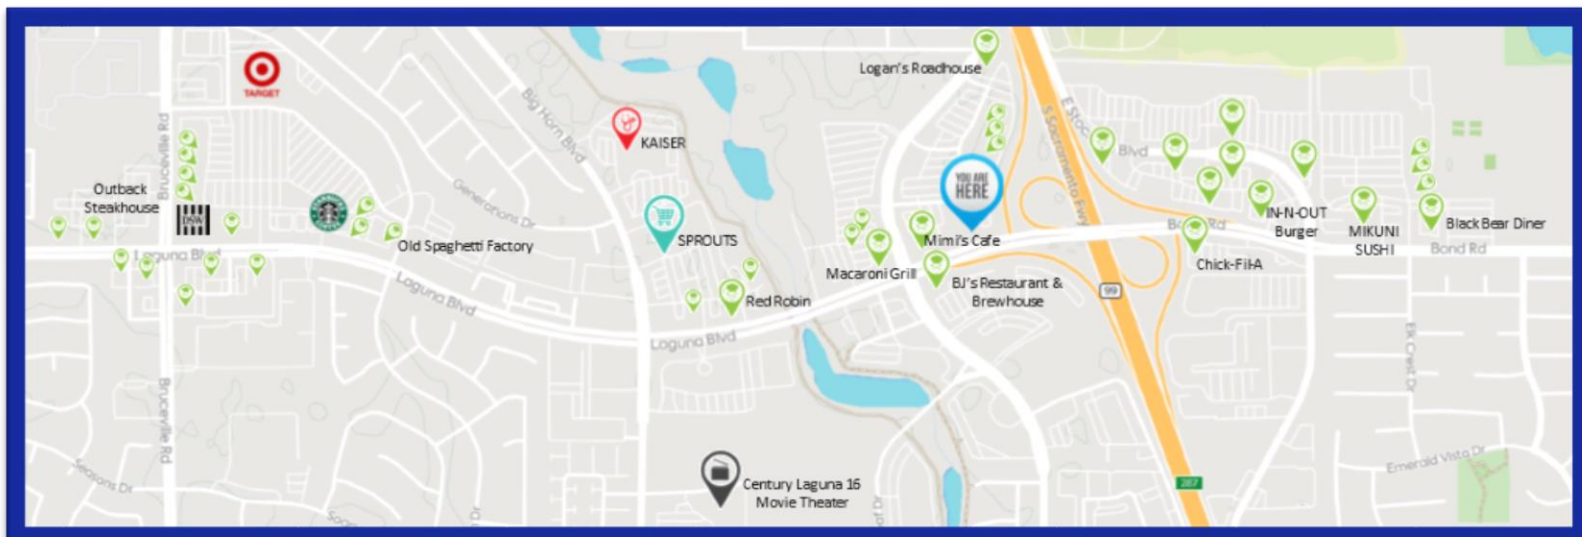

EXPLORE THE GROVE

LOCAL FINDS NEARBY

The Holiday Inn Express & Suites is conveniently located walking distance to several restaurants and shopping options. Below is a list of places nearby that come highly recommended by our local staff. Looking for something specific? Ask the front desk agent for a recommendation.

SWEET TREATS

- Leatherby's Family Creamery
- Cold Stone
- Jamba Juice
- Nothing Bundt Cakes

BREAKFAST

- Black Bear Diner
- Mimi's Café
- Stagecoach
- Denny's
- IHOP
- Sarom's Southern Kitchen

ASIA & EUROPEAN CUISINE

- Mikuni Sushi
- Journey to the Dumpling
- Mongolian BBQ
- Indian Oven
- Panda Express
- Sal's Kabob & Gyro Grill

COFFEE

- Starbucks
- Peet's Coffee
- Dutch Brother's

MEXICAN

- Chipotle
- Dos Coyote
- Flakos Tacos

ITALIAN

- Old Spaghetti Factory
- Palermo's
- Paesanos
- Chicago Fire
- Steve's Pizza
- Blaze Pizza

AMERICAN

- BJ's Brewhouse
- Sheldon Inn
- Red Robin
- Outback Steakhouse
- Logan's Roadhouse

FAST FOOD

- Chick-Fil-A
- In-N-Out
- Burger King
- McDonalds