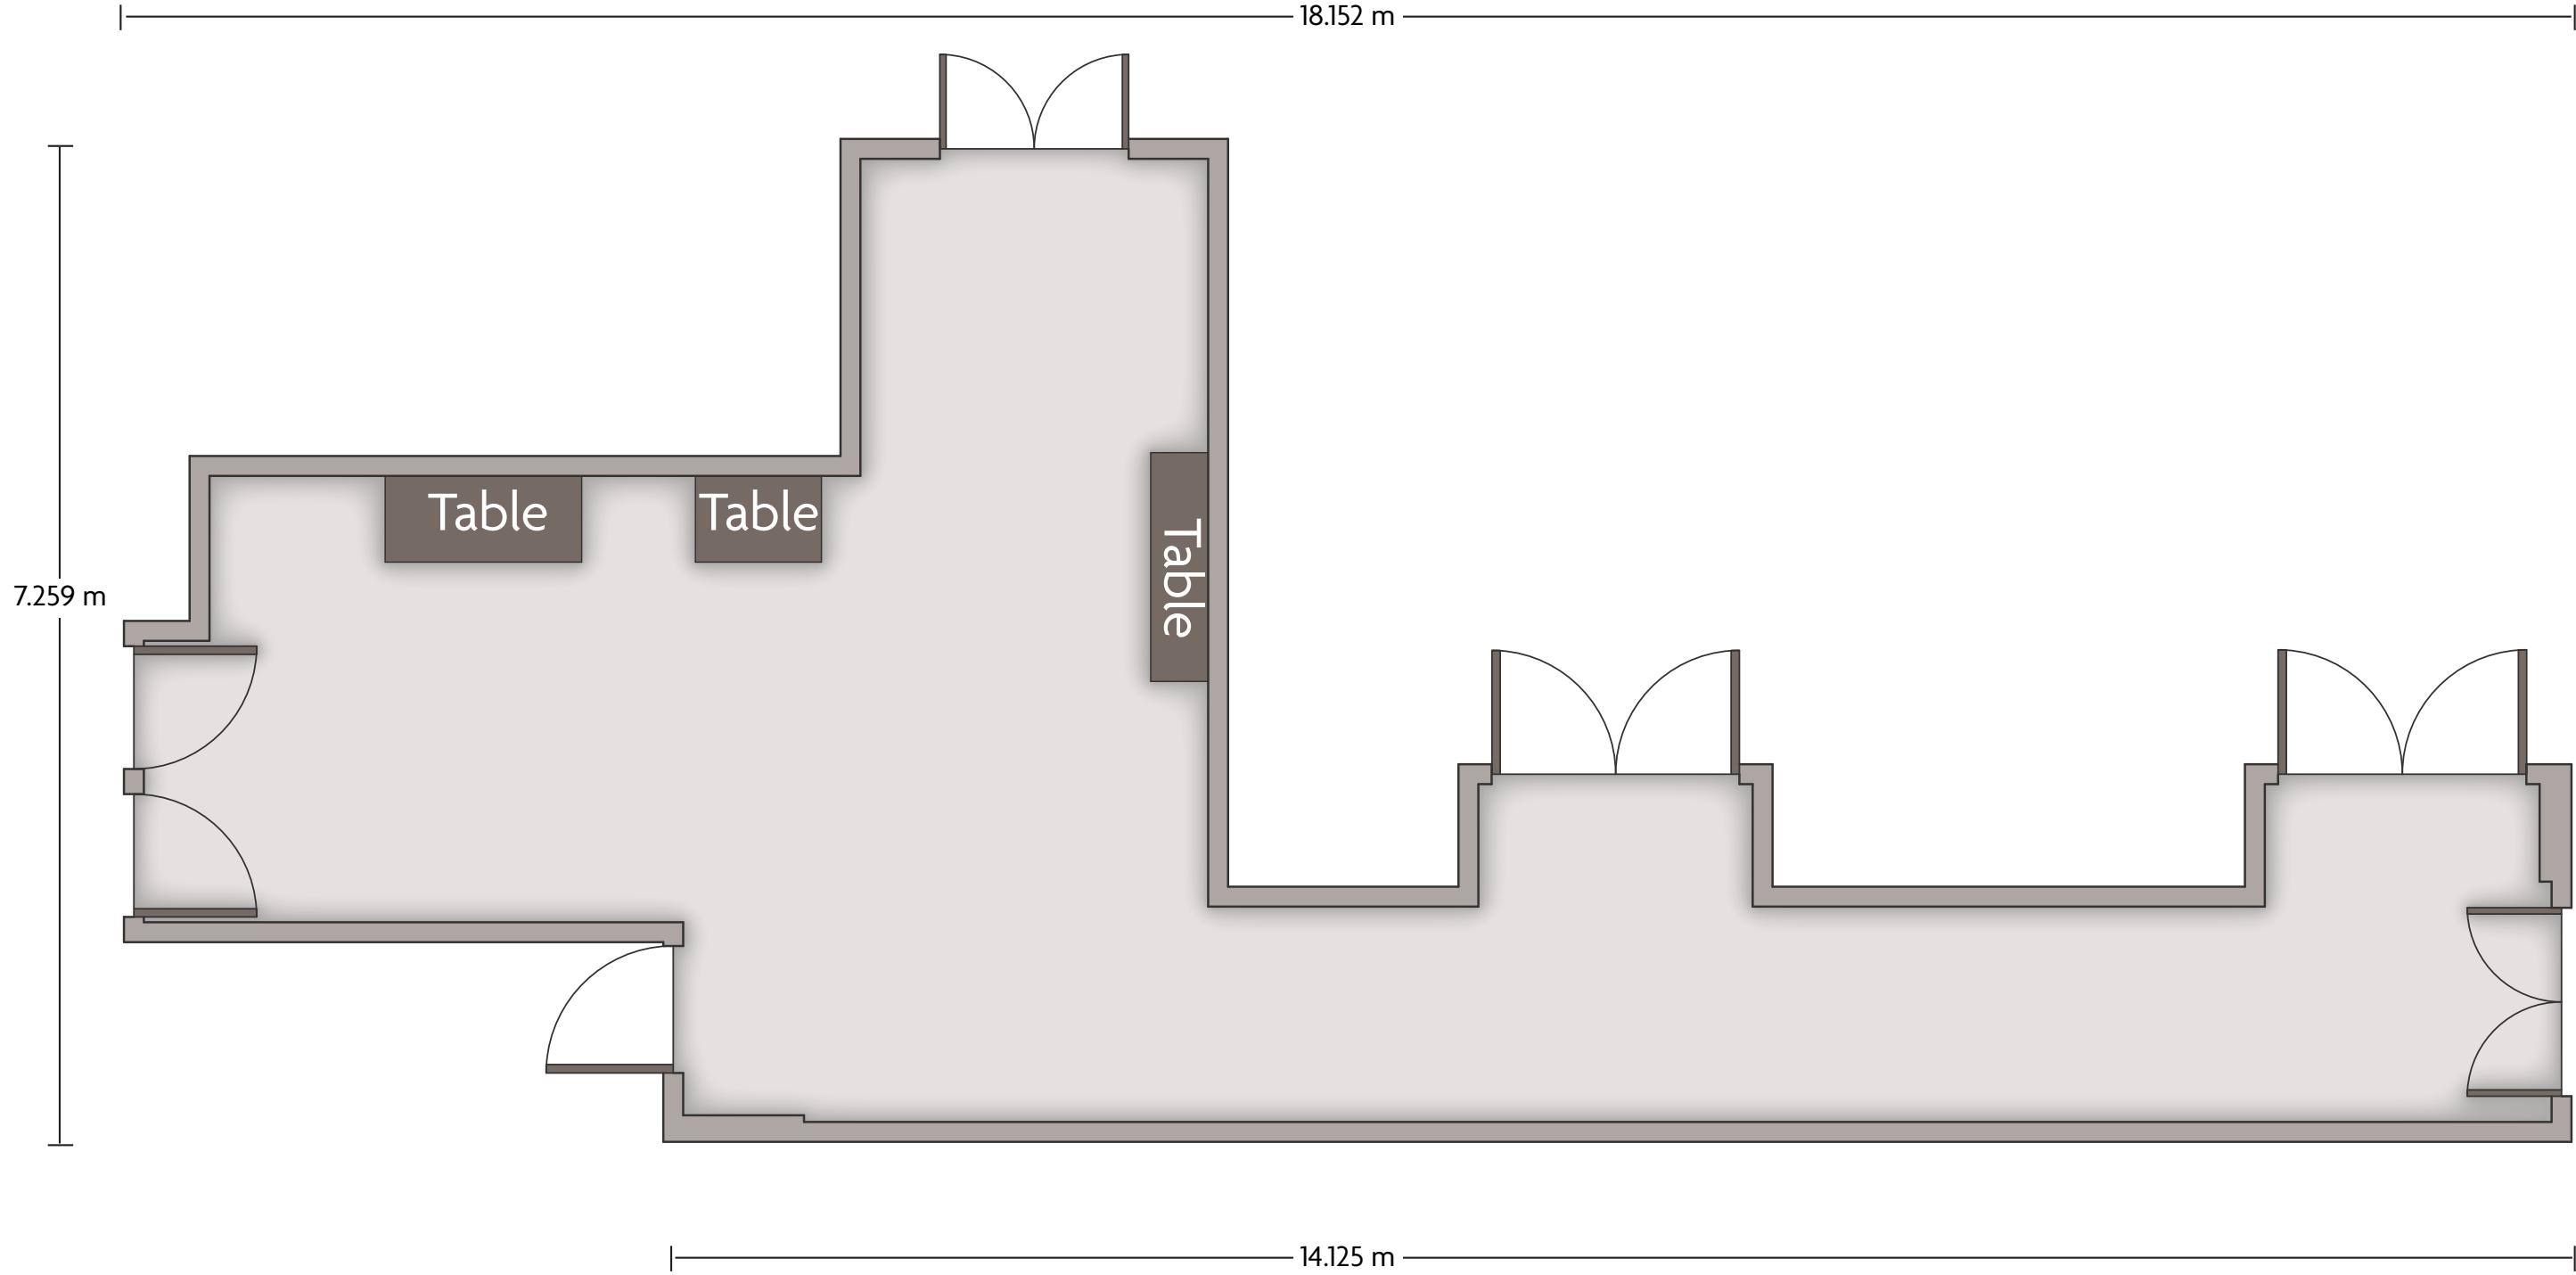

Crowne Plaza® Lyon - Cite Internationale - Boardroom

LENGTH: 6.9 m WIDTH: 4.7 m HEIGHT: 2.5 m TOTAL SQUARE METERS: 31 m² MAXIMUM CAPACITY: 10 POWER OUTLETS: 10

22 Quai Charles de Gaulle. | Lyon, France - 69006 | 33-4-78178686

LENGTH: 18.1 m WIDTH: 7.3 m HEIGHT: 2.3 m TOTAL SQUARE METERS: 58.8 m² MAXIMUM CAPACITY: 20 POWER OUTLETS: 5

LENGTH: 14.1 m WIDTH: 6.1 m HEIGHT: 2.7 m TOTAL SQUARE METERS: 85 m² MAXIMUM CAPACITY: 80 POWER OUTLETS: 13

22 Quai Charles de Gaulle. | Lyon, France - 69006 | 33-4-78178686

*Multiple layout options available for this space.

Crowne Plaza® Lyon - Cite Internationale - Piano

LENGTH: 8.4 m WIDTH: 6.1 m HEIGHT: 2.7 m TOTAL SQUARE METERS: 51 m² MAXIMUM CAPACITY: 50 POWER OUTLETS: 7

22 Quai Charles de Gaulle. | Lyon, France - 69006 | 33-4-78178686

*Multiple layout options available for this space.

LENGTH: 6.1 m WIDTH: 5.7 m HEIGHT: 2.7 m TOTAL SQUARE METERS: 34 m² MAXIMUM CAPACITY: 27 POWER OUTLETS: 6