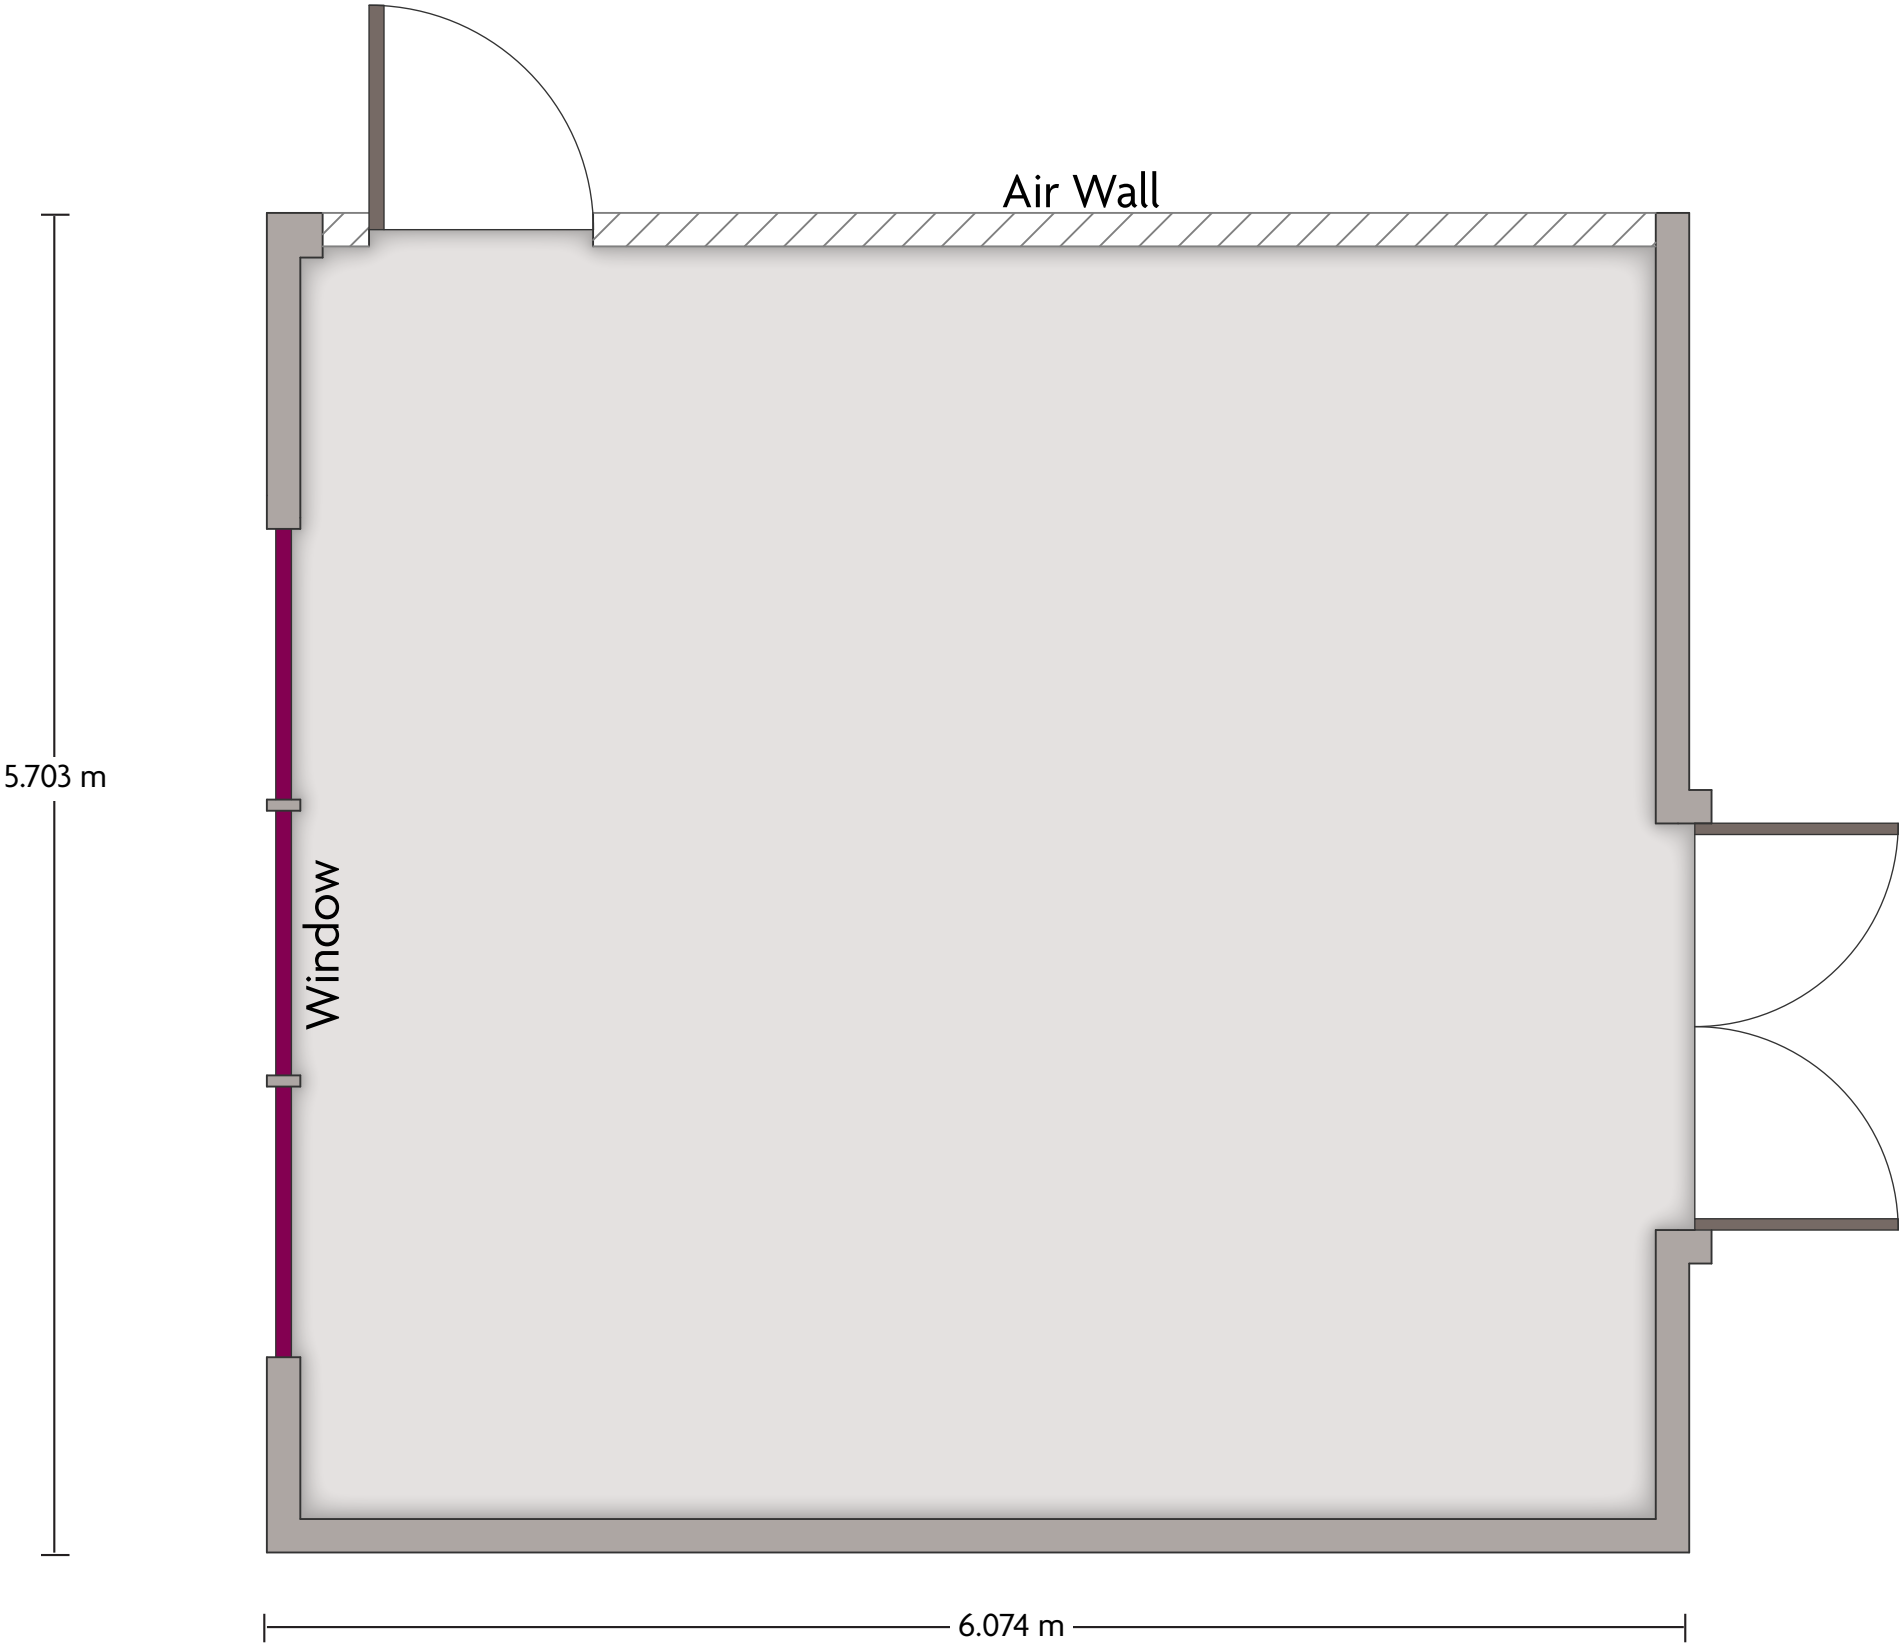

Crowne Plaza® Lyon - Cite Internationale - Boardroom

LENGTH: 6.9 m WIDTH: 4.7 m HEIGHT: 2.5 m TOTAL SQUARE METERS: 31 m² MAXIMUM CAPACITY: 10 POWER OUTLETS: 10

22 Quai Charles de Gaulle. | Lyon, France - 69006 | 33-4-78178686

LENGTH: 18.1 m WIDTH: 7.3 m HEIGHT: 2.3 m TOTAL SQUARE METERS: 58.8 m² MAXIMUM CAPACITY: 20 POWER OUTLETS: 5

LENGTH: 14.1 m WIDTH: 6.1 m HEIGHT: 2.7 m TOTAL SQUARE METERS: 85 m² MAXIMUM CAPACITY: 80 POWER OUTLETS: 13

22 Quai Charles de Gaulle. | Lyon, France - 69006 | 33-4-78178686

*Multiple layout options available for this space.

Crowne Plaza® Lyon - Cite Internationale - Piano

LENGTH: 8.4 m WIDTH: 6.1 m HEIGHT: 2.7 m TOTAL SQUARE METERS: 51 m² MAXIMUM CAPACITY: 50 POWER OUTLETS: 7

22 Quai Charles de Gaulle. | Lyon, France - 69006 | 33-4-78178686

*Multiple layout options available for this space.

LENGTH: 6.1 m WIDTH: 5.7 m HEIGHT: 2.7 m TOTAL SQUARE METERS: 34 m² MAXIMUM CAPACITY: 27 POWER OUTLETS: 6