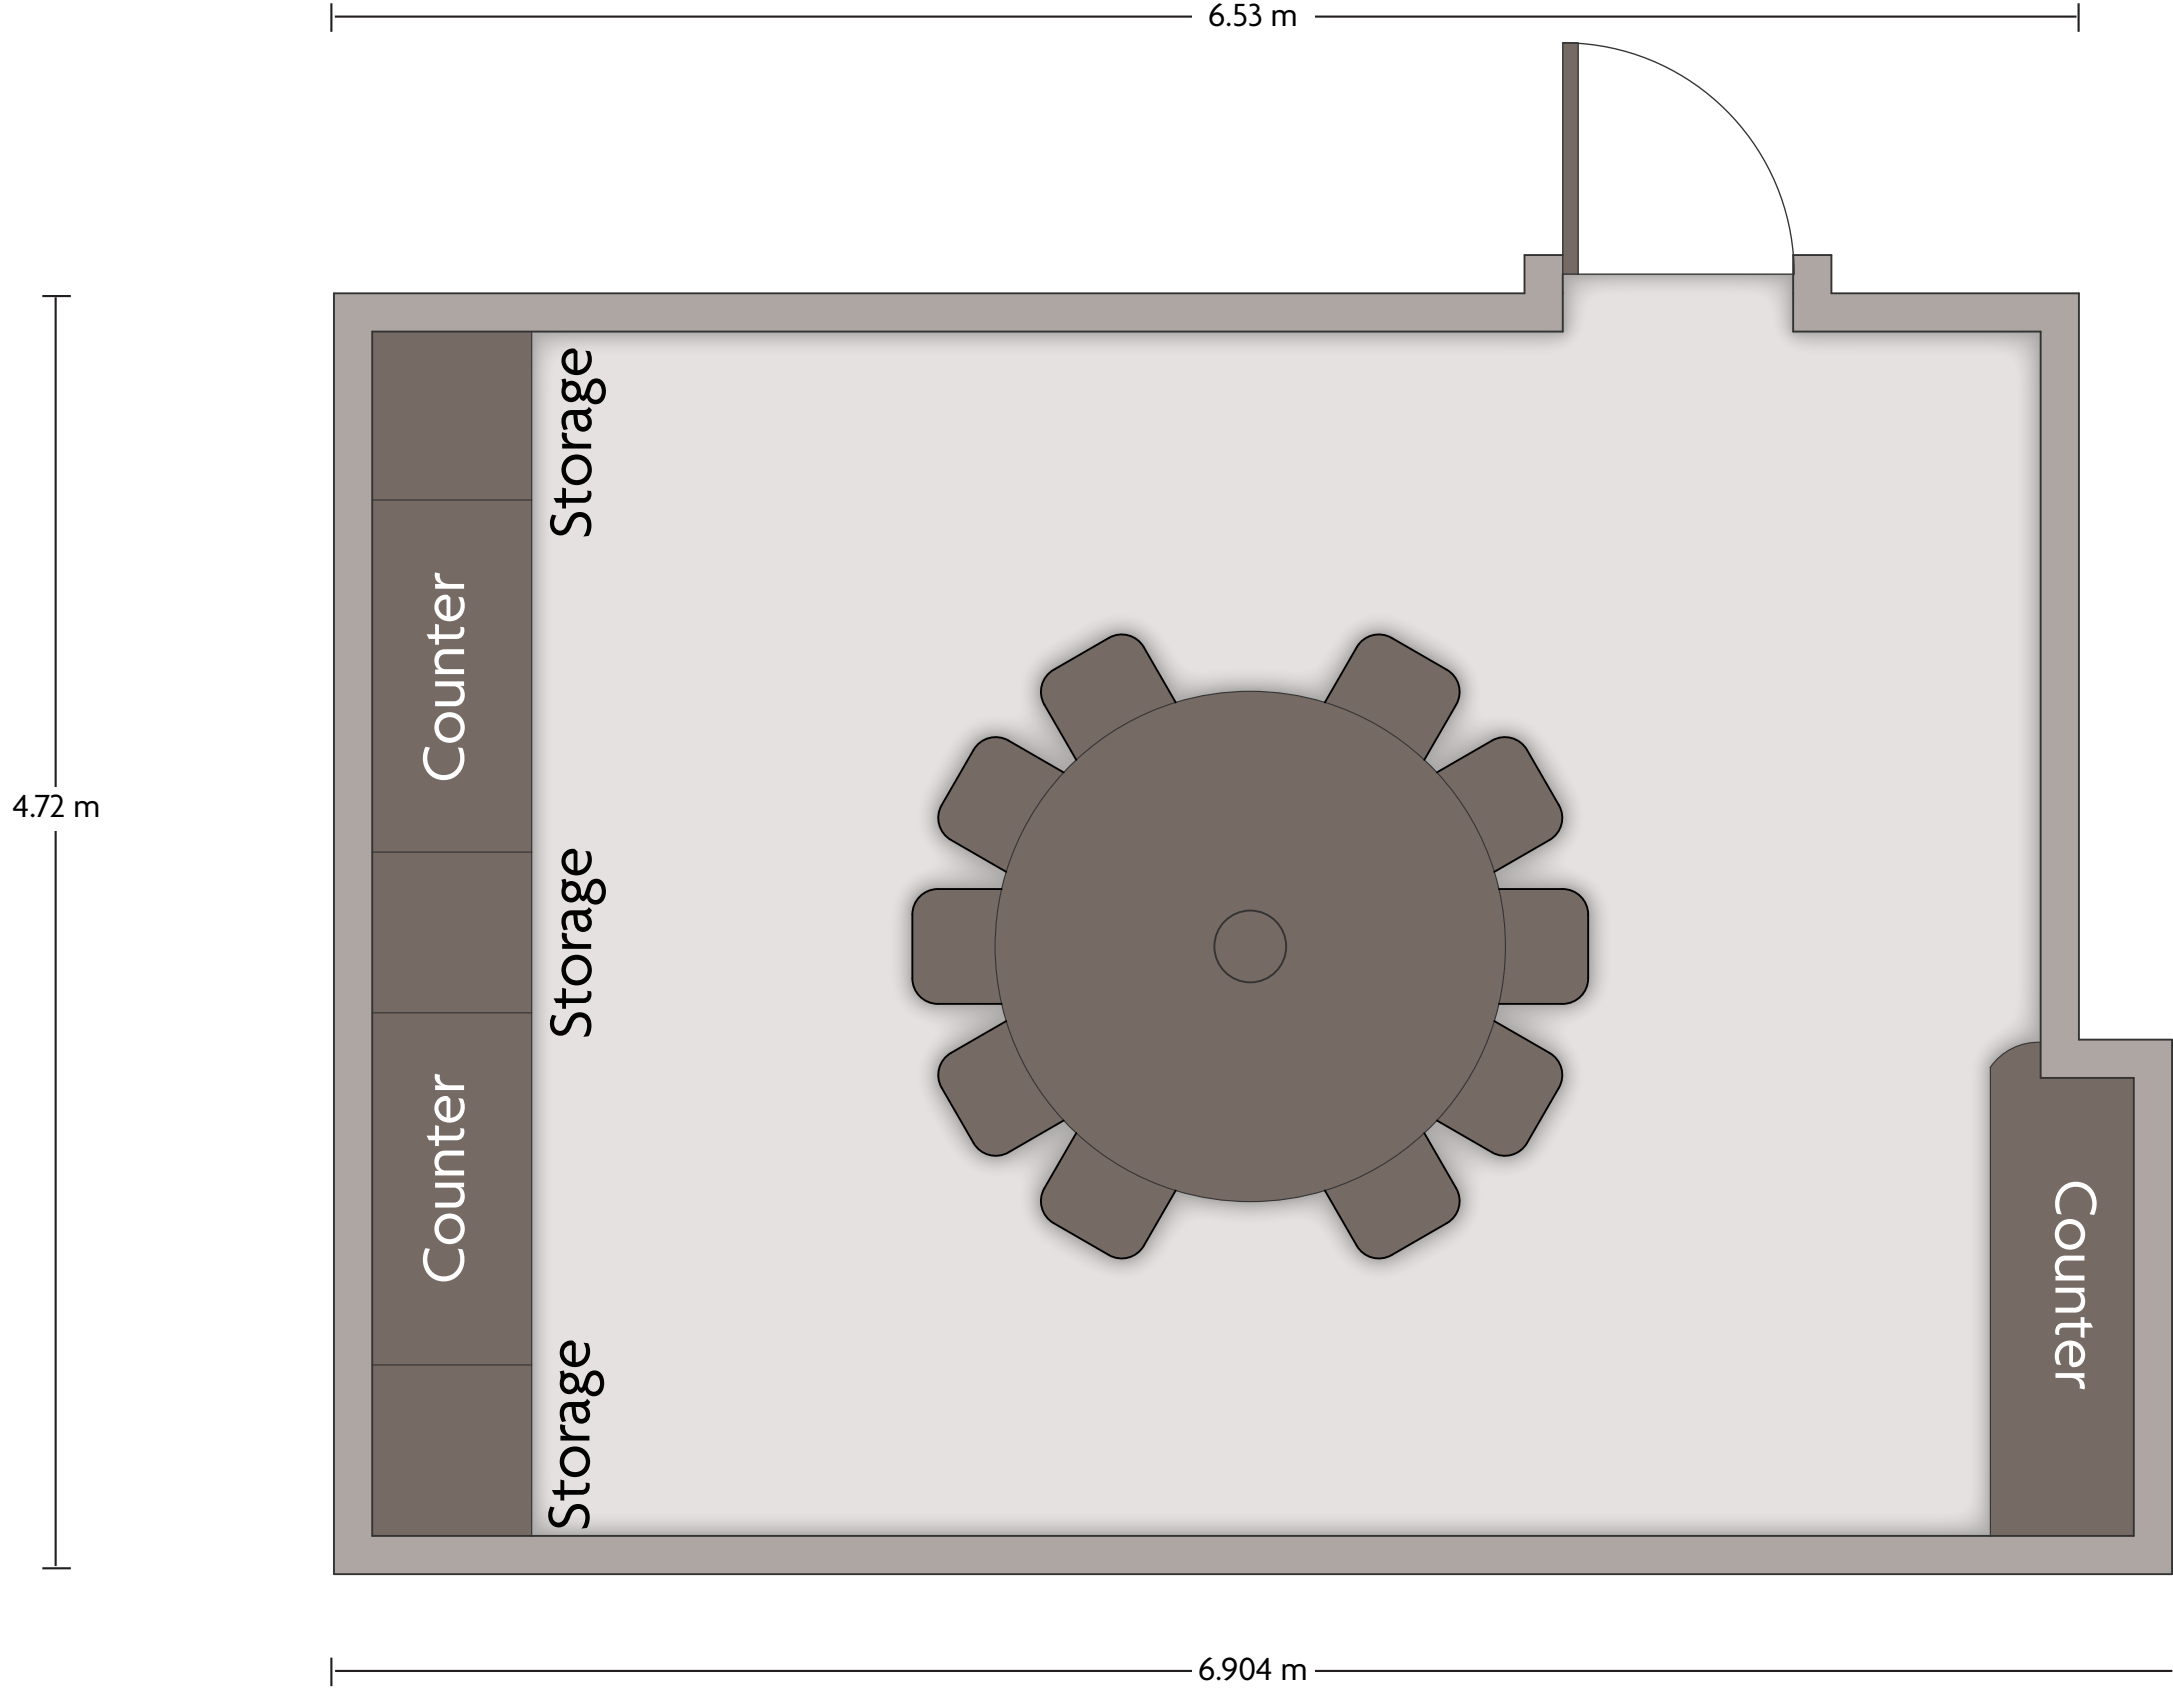

Crowne Plaza® Lyon - Cite Internationale - Boardroom

LENGTH: 6.9 m WIDTH: 4.7 m HEIGHT: 2.5 m TOTAL SQUARE METERS: 31 m² MAXIMUM CAPACITY: 10 POWER OUTLETS: 10

22 Quai Charles de Gaulle. | Lyon, France - 69006 | 33-4-78178686

LENGTH: 18.1 m WIDTH: 7.3 m HEIGHT: 2.3 m TOTAL SQUARE METERS: 58.8 m² MAXIMUM CAPACITY: 20 POWER OUTLETS: 5

LENGTH: 14.1 m WIDTH: 6.1 m HEIGHT: 2.7 m TOTAL SQUARE METERS: 85 m² MAXIMUM CAPACITY: 80 POWER OUTLETS: 13

22 Quai Charles de Gaulle. | Lyon, France - 69006 | 33-4-78178686

*Multiple layout options available for this space.

Crowne Plaza® Lyon - Cite Internationale - Piano

LENGTH: 8.4 m WIDTH: 6.1 m HEIGHT: 2.7 m TOTAL SQUARE METERS: 51 m² MAXIMUM CAPACITY: 50 POWER OUTLETS: 7

22 Quai Charles de Gaulle. | Lyon, France - 69006 | 33-4-78178686

*Multiple layout options available for this space.

LENGTH: 6.1 m WIDTH: 5.7 m HEIGHT: 2.7 m TOTAL SQUARE METERS: 34 m² MAXIMUM CAPACITY: 27 POWER OUTLETS: 6