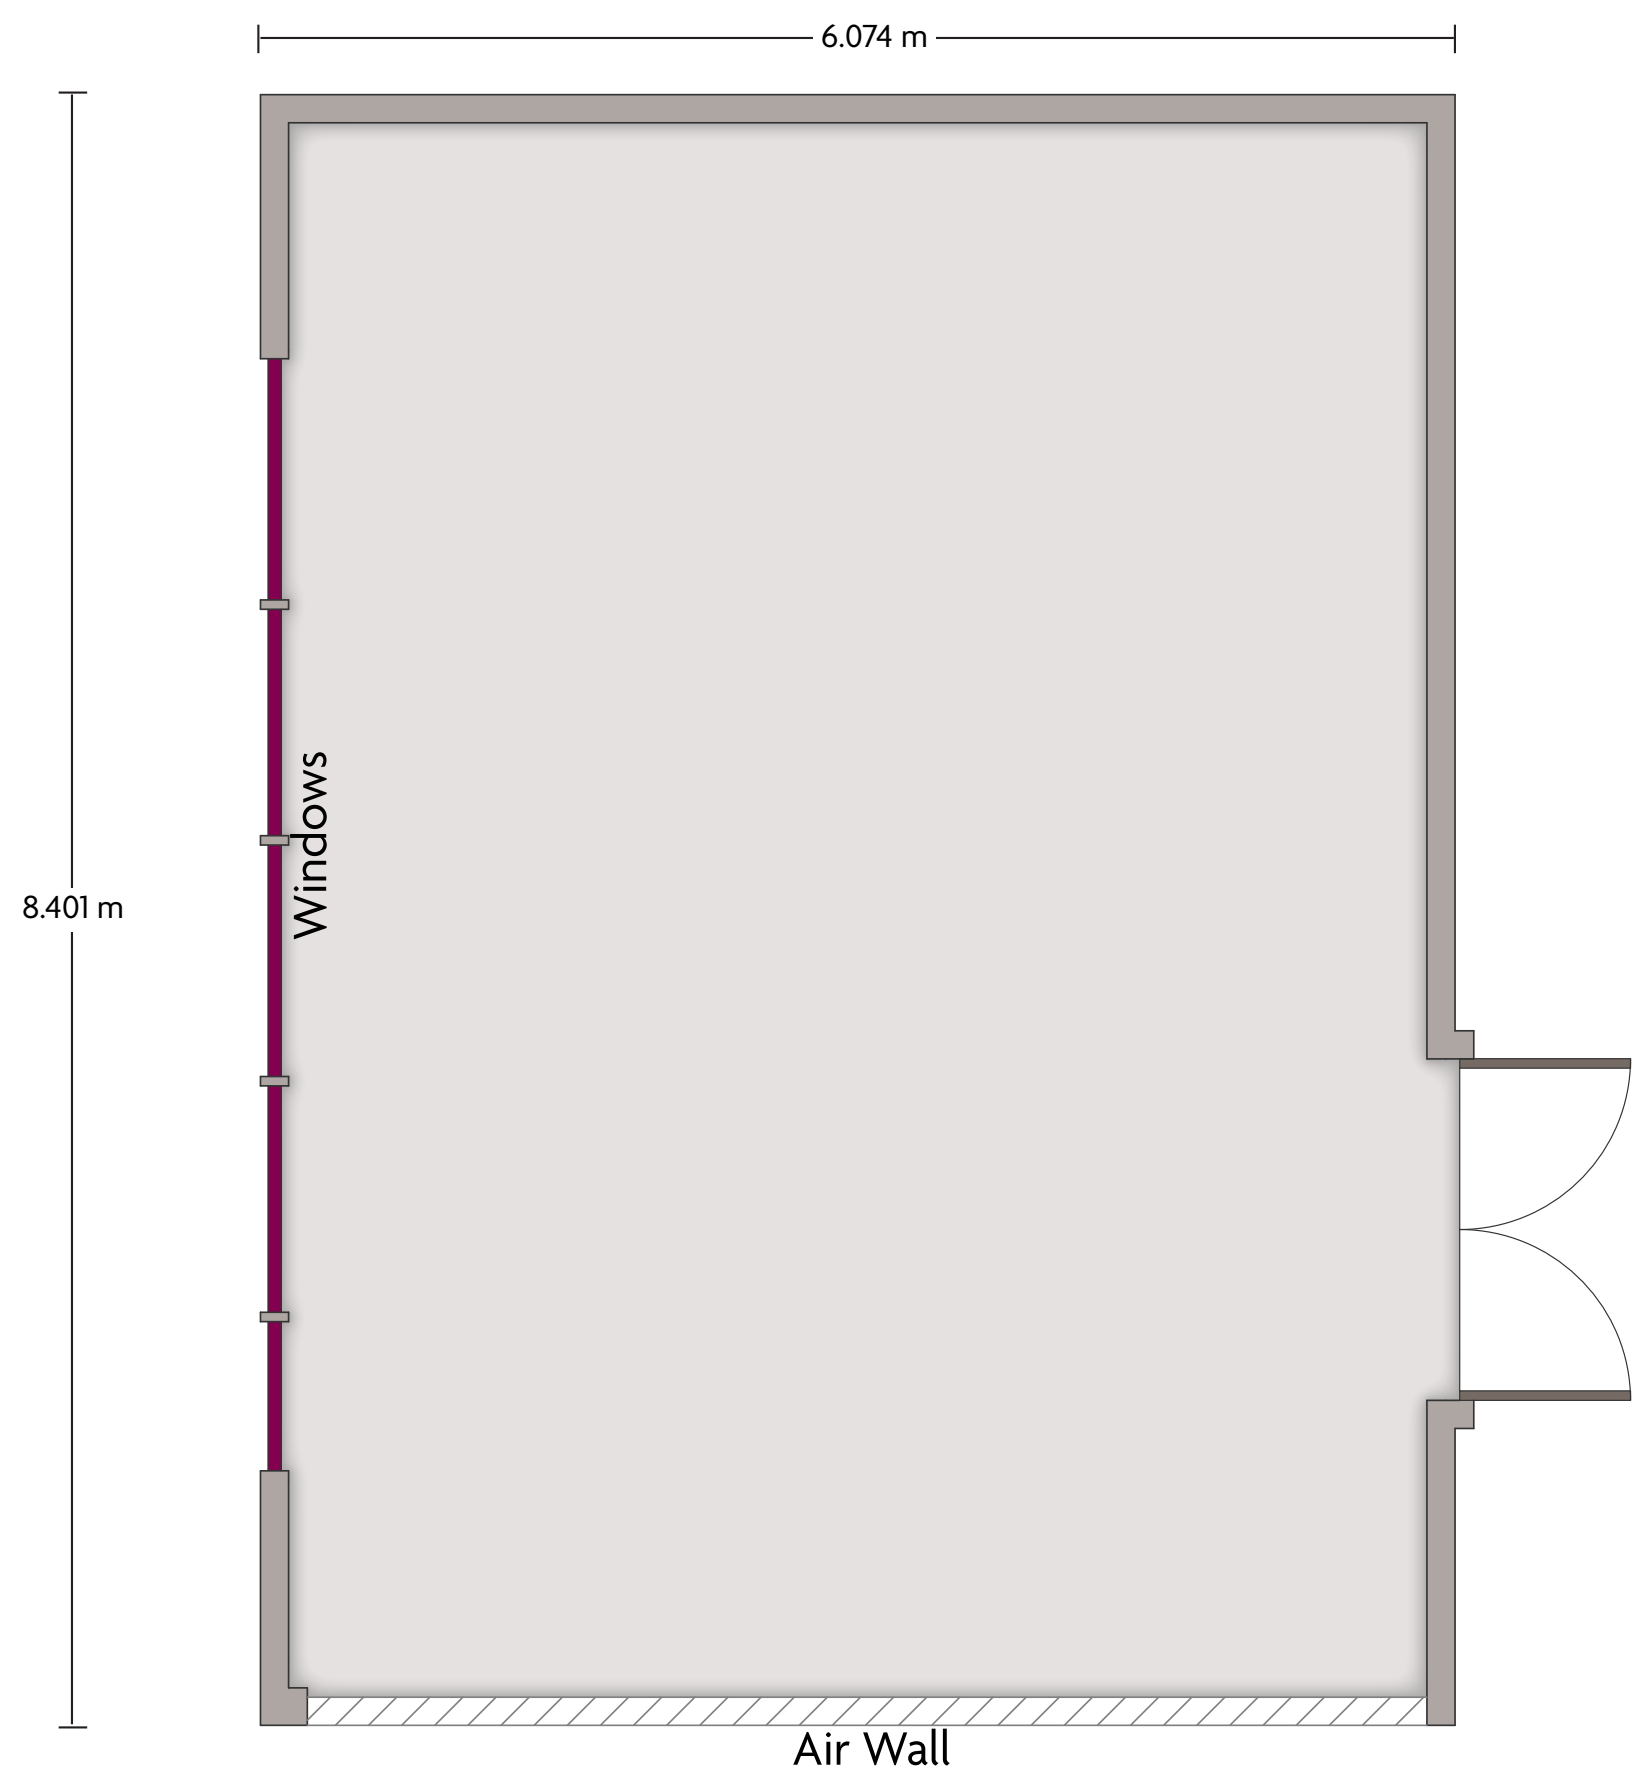

Crowne Plaza® Lyon - Cite Internationale - Boardroom

LENGTH: 6.9 m WIDTH: 4.7 m HEIGHT: 2.5 m TOTAL SQUARE METERS: 31 m² MAXIMUM CAPACITY: 10 POWER OUTLETS: 10

22 Quai Charles de Gaulle. | Lyon, France - 69006 | 33-4-78178686

LENGTH: 18.1 m WIDTH: 7.3 m HEIGHT: 2.3 m TOTAL SQUARE METERS: 58.8 m² MAXIMUM CAPACITY: 20 POWER OUTLETS: 5

LENGTH: 14.1 m WIDTH: 6.1 m HEIGHT: 2.7 m TOTAL SQUARE METERS: 85 m² MAXIMUM CAPACITY: 80 POWER OUTLETS: 13

22 Quai Charles de Gaulle. | Lyon, France - 69006 | 33-4-78178686

*Multiple layout options available for this space.

Crowne Plaza® Lyon - Cite Internationale - Piano

LENGTH: 8.4 m WIDTH: 6.1 m HEIGHT: 2.7 m TOTAL SQUARE METERS: 51 m² MAXIMUM CAPACITY: 50 POWER OUTLETS: 7

22 Quai Charles de Gaulle. | Lyon, France - 69006 | 33-4-78178686

*Multiple layout options available for this space.

LENGTH: 6.1 m WIDTH: 5.7 m HEIGHT: 2.7 m TOTAL SQUARE METERS: 34 m² MAXIMUM CAPACITY: 27 POWER OUTLETS: 6