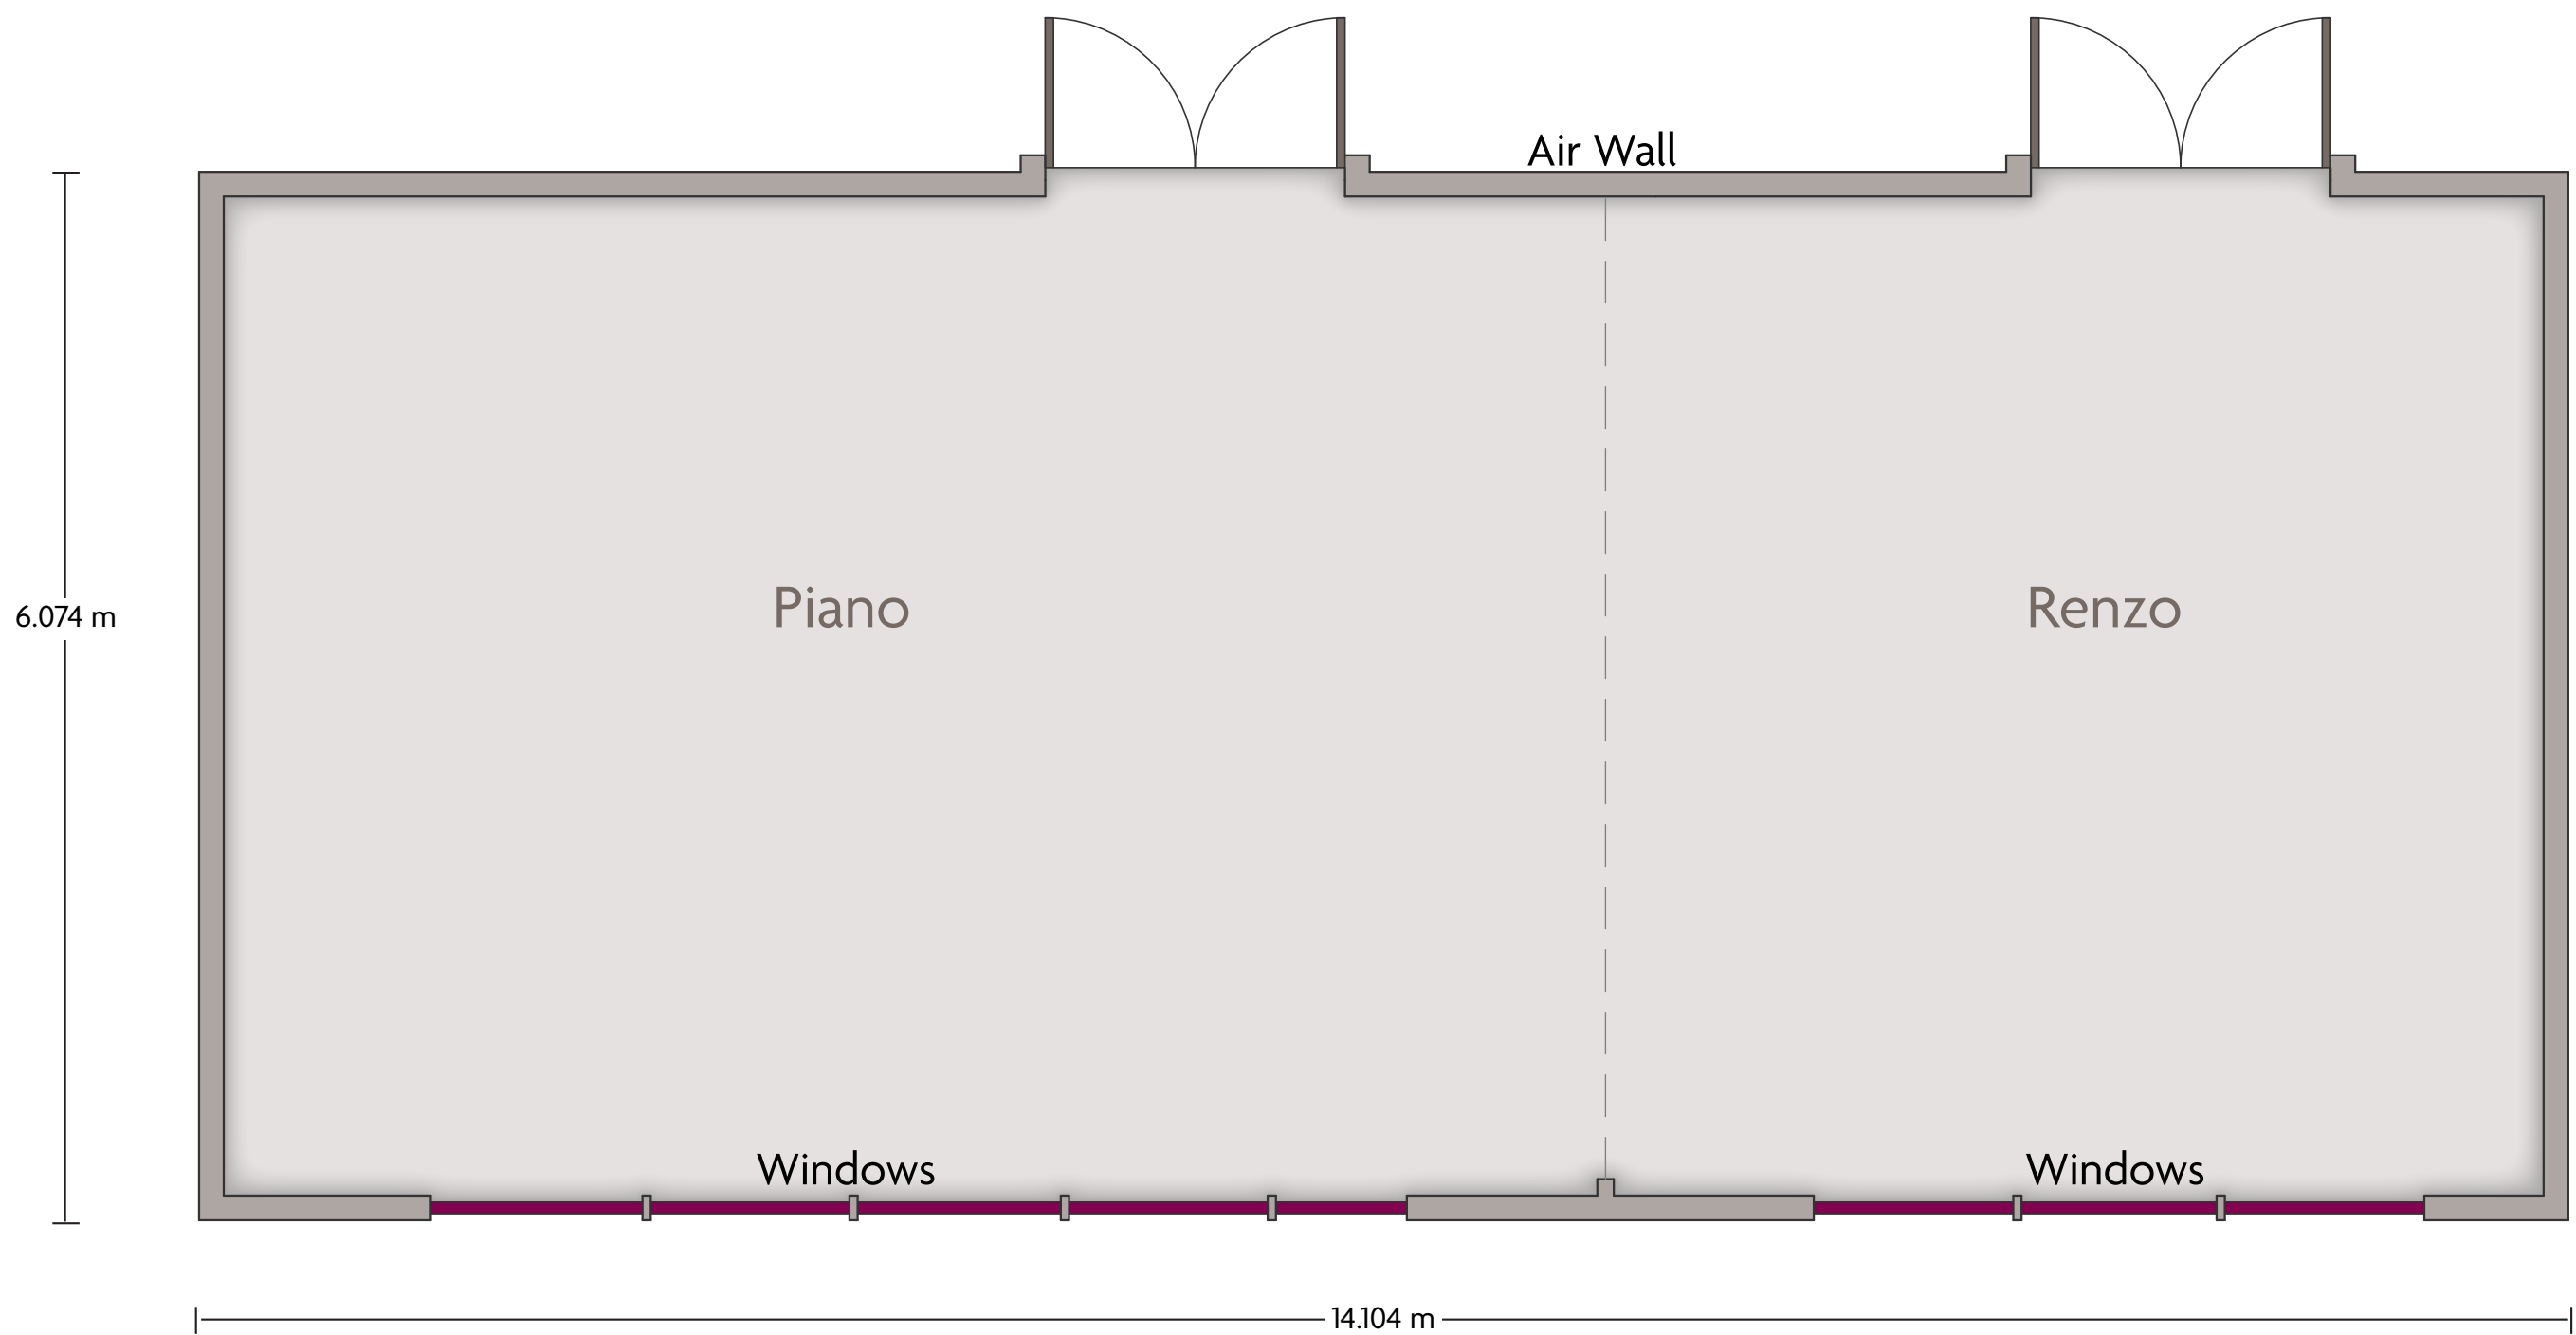

Crowne Plaza® Lyon - Cite Internationale - Boardroom

LENGTH: 6.9 m WIDTH: 4.7 m HEIGHT: 2.5 m TOTAL SQUARE METERS: 31 m² MAXIMUM CAPACITY: 10 POWER OUTLETS: 10

22 Quai Charles de Gaulle. | Lyon, France - 69006 | 33-4-78178686

LENGTH: 18.1 m WIDTH: 7.3 m HEIGHT: 2.3 m TOTAL SQUARE METERS: 58.8 m² MAXIMUM CAPACITY: 20 POWER OUTLETS: 5

LENGTH: 14.1 m WIDTH: 6.1 m HEIGHT: 2.7 m TOTAL SQUARE METERS: 85 m² MAXIMUM CAPACITY: 80 POWER OUTLETS: 13

22 Quai Charles de Gaulle. | Lyon, France - 69006 | 33-4-78178686

*Multiple layout options available for this space.

Crowne Plaza® Lyon - Cite Internationale - Piano

LENGTH: 8.4 m WIDTH: 6.1 m HEIGHT: 2.7 m TOTAL SQUARE METERS: 51 m² MAXIMUM CAPACITY: 50 POWER OUTLETS: 7

22 Quai Charles de Gaulle. | Lyon, France - 69006 | 33-4-78178686

*Multiple layout options available for this space.

LENGTH: 6.1 m WIDTH: 5.7 m HEIGHT: 2.7 m TOTAL SQUARE METERS: 34 m² MAXIMUM CAPACITY: 27 POWER OUTLETS: 6