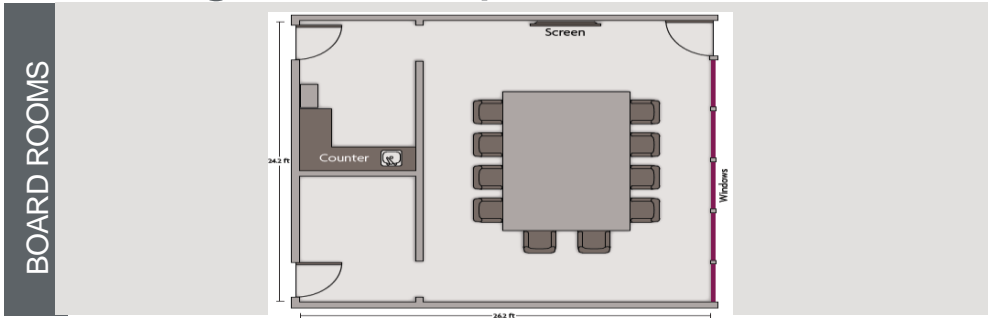

Guest Rooms

- Zones to work, eat and relax
- Large, comfortable beds with quality bedding, pillows and linens

Meeting Rooms

- 25,000 sq. ft of flexible meeting space, Executive Boardrooms, breakout areas.
- The latest audio visual technology

Public Spaces

- Distinctive and welcoming sense of arrival
- Well-defined, flexible spaces to meet, work, and relax

Executive Level

- Exclusive entrance with space to work, eat and relax
- Lounge serving daily continental and evening happy hour. Monday - Thursday

Food & Beverage

- Flagstone Restaurant
- Koi Lounge
- In-Room Service

Leisure Facilities

- Well-equipped gyms and outdoor patio

Meetings & Banquets

Meeting Room Measurements & Capacities

MEETING ROOMS	SQ. FT.	CEILING HEIGHT	DIMENSIONS	THEATRE	CLASSROOM	U SHAPE	CRESENT ROUNDS	ROUNDS /DANCE	CONFERENCE
BOARD ROOM									
ROCKLAND	480	8	24 x 20	--	--	--	--	--	16
LAFAYETTE	480	8	24 x 20	--	--	--	--	--	16
WASHINGTON	480	8	24 x 20	30	18	20	16	--	20
MEETING / BANQUET									
MONTEBELLO BALLROOM	6407	12.6	93 x 31	600	260	150	320	340	--
MONTEBELLO I	992	12.6	32 x 31	64	40	32	40	50	30
MONTEBELLO II	992	12.6	32 x 31	64	40	32	40	50	30
MONTEBELLO III	1952	12.6	32 x 61	150	80	52	88	--	50
MONTEBELLO I, II, III	3904	12.6	64 x 61	300	180	72	192	170	--
MONTEBELLO IV	2503	12.6	96X31 + alcove	150	100	52	96	120	50
RENAISSANCE BALLROOM	3234	12.6	--	250	108	50	136	120	--
HUDSON BALLROOM	3341	11.6	93 x 37	250	140	--	168	120	--
UPPER HUDSON	1824	11.6	48 x 38	120	80	52	88	100	40
LOWER HUDSON	1575	11.7	45 x 35	100	60	52	80	110	30
WATERFALL GARDENS	6500	OPEN	130 x 50	--	--	--	--	288	--
OUTDOOR PATIO	2100	--	35 x 60	--	--	--	--	100	--