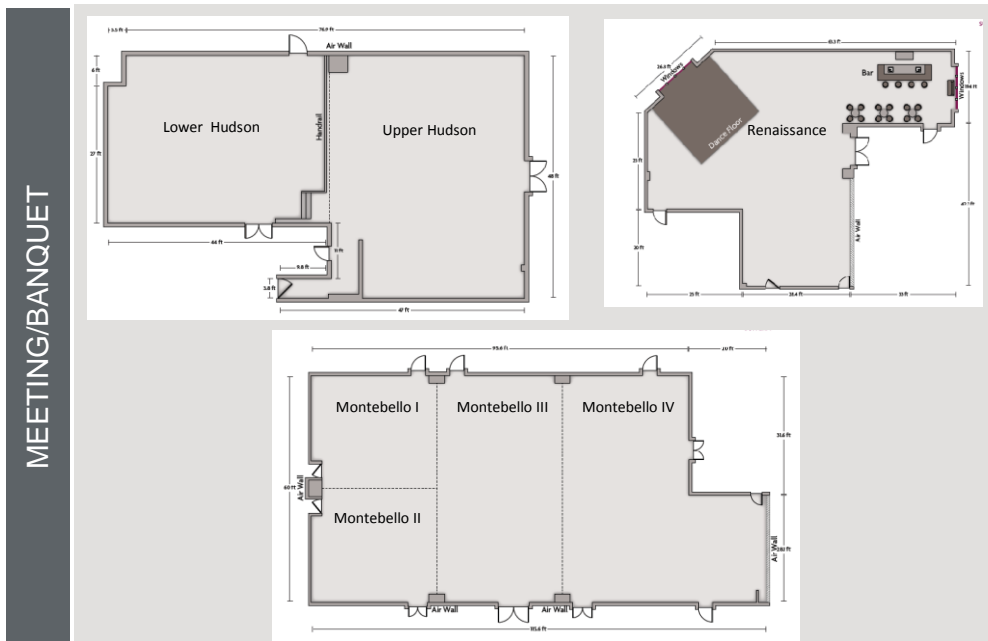

Guest Rooms

- Zones to work, eat and relax
- Large, comfortable beds with quality bedding, pillows and linens

Meeting Rooms

- 25,000 sq. ft of flexible meeting space, Executive Boardrooms, breakout areas.
- The latest audio visual technology

Public Spaces

- Distinctive and welcoming sense of arrival
- Well-defined, flexible spaces to meet, work, and relax

Executive Level

- Exclusive entrance with space to work, eat and relax
- Lounge serving daily continental and evening happy hour. Monday - Thursday

Food & Beverage

- Flagstone Restaurant
- Koi Lounge
- In-Room Service

Leisure Facilities

- Well-equipped gyms and outdoor patio

Meetings & Banquets

Meeting Room Measurements & Capacities

MEETING ROOMS	SQ. FT.	CEILING HEIGHT	DIMENSIONS	THEATRE	CLASSROOM	U SHAPE	CRESENT ROUNDS	ROUNDS /DANCE	CONFERENCE
BOARD ROOM									
ROCKLAND	480	8	24 x 20	--	--	--	--	--	16
LAFAYETTE	480	8	24 x 20	--	--	--	--	--	16
WASHINGTON	480	8	24 x 20	30	18	20	16	--	20
MEETING / BANQUET									
MONTEBELLO BALLROOM	6407	12.6	93 x 31	600	260	150	320	340	--
MONTEBELLO I	992	12.6	32 x 31	64	40	32	40	50	30
MONTEBELLO II	992	12.6	32 x 31	64	40	32	40	50	30
MONTEBELLO III	1952	12.6	32 x 61	150	80	52	88	--	50
MONTEBELLO I, II, III	3904	12.6	64 x 61	300	180	72	192	170	--
MONTEBELLO IV	2503	12.6	96X31 + alcove	150	100	52	96	120	50
RENAISSANCE BALLROOM	3234	12.6	--	250	108	50	136	120	--
HUDSON BALLROOM	3341	11.6	93 x 37	250	140	--	168	120	--
UPPER HUDSON	1824	11.6	48 x 38	120	80	52	88	100	40
LOWER HUDSON	1575	11.7	45 x 35	100	60	52	80	110	30
WATERFALL GARDENS	6500	OPEN	130 x 50	--	--	--	--	288	--
OUTDOOR PATIO	2100	--	35 x 60	--	--	--	--	100	--