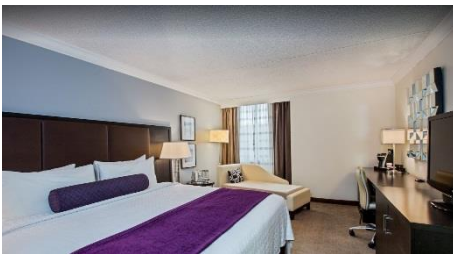

Guest Rooms

- Zones to work, eat and relax
- Large, comfortable beds with quality bedding, pillows and linens

Meeting Rooms

- 25,000 sq. ft of flexible meeting space, Executive Boardrooms, breakout areas.
- The latest audio visual technology

Food & Beverage

- Flagstone Restaurant
- Koi Lounge
- In-Room Service

Leisure Facilities

- Well-equipped gyms and outdoor patio

Meetings & Banquets

Meeting Room Measurements & Capacities

MEETING ROOMS	SQ. FT.	CEILING HEIGHT	DIMENSIONS	THEATRE	CLASSROOM	U SHAPE	CRESENT ROUNDS	ROUNDS /DANCE	CONFERENCE
BOARD ROOM									
ROCKLAND	480	8	24 x 20	--	--	--	--	--	16
LAFAYETTE	480	8	24 x 20	--	--	--	--	--	16
WASHINGTON	480	8	24 x 20	30	18	20	16	--	20
MEETING / BANQUET									
MONTEBELLO BALLROOM	6407	12.6	93 x 31	600	260	150	320	340	--
MONTEBELLO I	992	12.6	32 x 31	64	40	32	40	50	30
MONTEBELLO II	992	12.6	32 x 31	64	40	32	40	50	30
MONTEBELLO III	1952	12.6	32 x 61	150	80	52	88	--	50
MONTEBELLO I, II, III	3904	12.6	64 x 61	300	180	72	192	170	--
MONTEBELLO IV	2503	12.6	96X31 + alcove	150	100	52	96	120	50
RENAISSANCE BALLROOM	3234	12.6	--	250	108	50	136	120	--
HUDSON BALLROOM	3341	11.6	93 x 37	250	140	--	168	120	--
UPPER HUDSON	1824	11.6	48 x 38	120	80	52	88	100	40
LOWER HUDSON	1575	11.7	45 x 35	100	60	52	80	110	30
WATERFALL GARDENS	6500	OPEN	130 x 50	--	--	--	--	288	--
OUTDOOR PATIO	2100	--	35 x 60	--	--	--	--	100	--